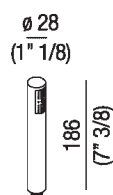

Cylindrical limescale resistant handheld shower in brass with non return valve
 .MET0169R_

Cylindrical limescale resistant handheld shower in brass with non return valve.
 Coupling 1/2" G. Can be used with Sen taps.

Altezza:	18.6 cm	7" 3/8 inches
----------	---------	---------------

Diametro:	2.8 cm	1" 1/8 inches
-----------	--------	---------------

Finiture

- Chrome
- Brushed
- Matt white
- Mat black
- Natural brushed brass
- Brushed burnished