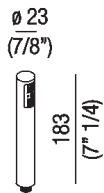

Cylindrical limescale resistant handheld shower in ABS with non-return valve  
 .MET0268R\_

Cylindrical limescale resistant handheld shower in ABS with non-return valve.  
 Coupling 1/2" G. Can be used with Sen taps.

Altezza:	18.3 cm	7" 1/4 inches
Diametro:	2.3 cm	7/8" inches

**Finiture**

-  Chrome
-  Brushed
-  Brushed black
-  Satin finish

**Materiali**

-  ABS