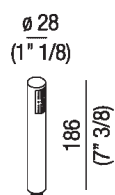

Cylindrical limescale resistant handheld shower in brass with non return valve
 .MET0169R_

Cylindrical limescale resistant handheld shower in brass with non return valve.
 Coupling 1/2" G

Altezza: 18.6 cm 7" 3/8 inches

Diametro: 2.8 cm 1" 1/8 inches

Finiture

-  Chrome
-  Brushed
-  Matt white
-  Mat black
-  Natural brushed brass
-  Brushed burnished

Materiali

-  Brass