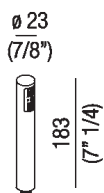

Cylindrical limescale resistant handheld shower in ABS with non-return valve  
 .MET0268R\_

Cylindrical limescale resistant handheld shower in ABS with non-return valve.  
 Coupling 1/2" G

Altezza:	18.3 cm	7" 1/4 inches
Diametro:	2.3 cm	7/8" inches