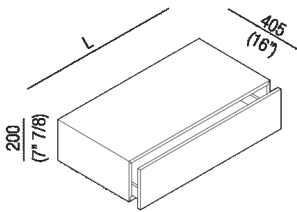

---

One-drawer storage unit, depth 40,5 cm (16")  
AFXMO151\_4\_

Benedini Associati, 2002

---

One-drawer storage unit, depth 40,5 cm (16")

---

Altezza:	20 cm	7" 7/8 inches
----------	-------	---------------

---

Profondità :	40.5 cm	16" inches
--------------	---------	------------

---

Note: It is available with width from 40 to 120 cm.

---