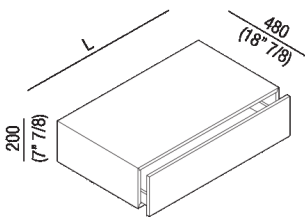

One-drawer storage unit, depth 48 cm (18" 7/8)
 AFXMO151_5_

Benedini Associati, 2002

One-drawer storage unit, depth 48 cm (18" 7/8)

Altezza:	20 cm	7" 7/8 inches
Profondità :	48 cm	18" 7/8 inches

Materiali

Wood

Note: It is available with width from 40 to 120 cm.