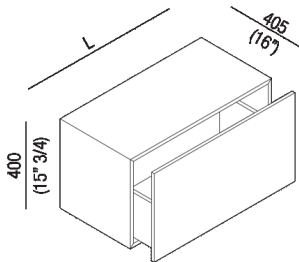

One-drawer storage unit, depth 40,5 cm (16")
AFXMO170_4_

Benedini Associati, 2002

One-drawer storage unit, depth 40,5 cm (16").

Altezza:	40 cm	15" 3/4 inches
----------	-------	----------------

Profondità :	40.5 cm	16" inches
--------------	---------	------------

Note: It is available with width from 40 to 120 cm.

Materiali

Wood