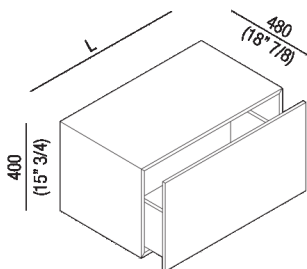

One-drawer storage unit, depth 48 cm (18" 7/8)
 AFXMO170_5_

Benedini Associati, 2002

One-drawer storage unit, depth 48 cm (18" 7/8).

Altezza:	40 cm	15" 3/4 inches
Profondità :	48 cm	18" 7/8 inches

Materiali

Wood

Note: It is available with width from 40 to 120 cm.