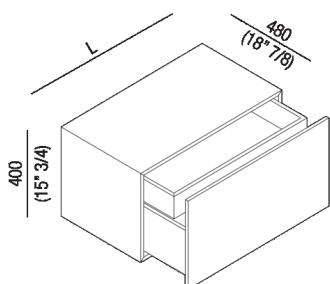

Storage unit with large drawer and 1 inside drawer, depth 40,5 cm (16")
 AFXMO198_4_

Benedini Associati, 2002

Storage unit with large drawer and 1 inside drawer, depth 40,5 cm (16").

Altezza:	40 cm	15" 3/4 inches
Profondità :	40.5 cm	16" inches

Note: It is available with width from 40 to 120 cm.

Materiali

Wood