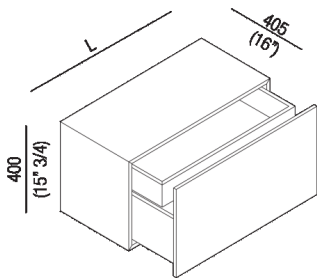

Storage unit with large drawer and 1 inside drawer, depth 48 cm (18" 7/8)
 AFXMO198_5_

Benedini Associati, 2002

Materiali

Wood

Storage unit with large drawer and 1 inside drawer, depth 48 cm (18" 7/8).

Altezza: 40 cm 15" 3/4 inches

Profondità : 48 cm 18" 7/8 inches

Note: It is available with width from 40 to 120 cm.