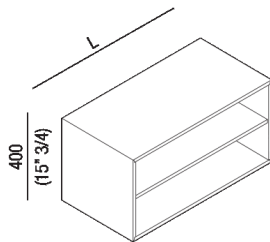

---

Casing depth 40,5 cm (16")  
AFXM0135\_40\_00

Benedini Associati, 2002

---

Open storage unit with one shelf.

---

Altezza:	40 cm	15" 3/4 inches
Profondità :	40.5 cm	16" inches

---

Note: It is available with width from 40 to 100 cm.

---