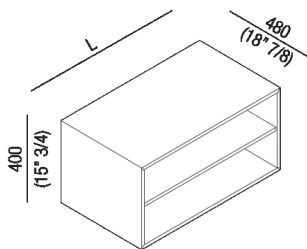

Casing depth cm 48 (18" 7/8)

AFXM0135_50_00

Benedini Associati, 2002

Open storage unit with one shelf.

Materiali

Wood

Altezza:	40 cm	15" 3/4 inches
Profondità :	48 cm	18" 7/8 inches

Note: It is available with width from 40 to 100 cm.