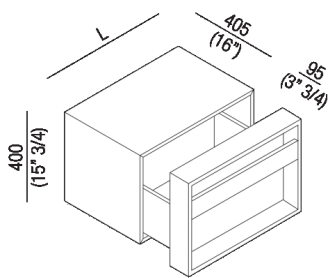

Storage unit with large drawer
 AFXMO245_4_

Javier López, 2015

Storage unit with large drawer.

Materiali

Wood

Altezza:	40 cm	15" 3/4 inches
Profondità :	48 cm	18" 7/8 inches

Note: It is available with width from 40 to 100 cm.