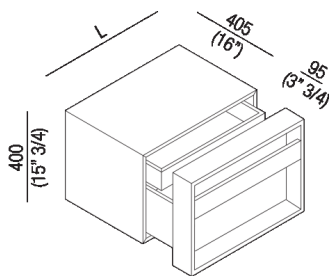

Storage unit with large drawer and 1 inside drawer
 AFXMO246_4_

Javier López, 2015

Storage unit with large drawer and 1 inside drawer.

Altezza:	40 cm	15" 3/4 inches
Profondità :	48 cm	18" 7/8 inches

Materiali

Wood

Note: It is available with width from 40 to 100 cm.