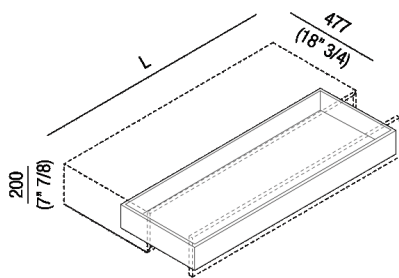

Drawer h 20 cm (7" 7/8)

ALD2_

Benedini Associati, 2015

Finiture

-  Natural oak
-  Brown oak
-  Dark oak
-  Painted teak
-  Grey ash oak

Materiali

-  Wood

The drawers have fixed measures: 40, 60, 80, 100 and 120 cm (15"3/7, 23"5/8, 31"1/2, 39"3/8, 47"1/4). The drawer finish is the same as the casing, when this is in wood: when it is lacquered it must be chosen from the wood finishes available.

Note: The drawers are equipped with full extraction runners with push-pull opening and soft-closing mechanism (capacity 40 kg).