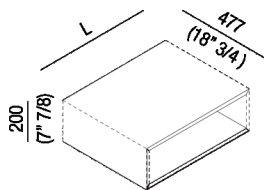

Open compartment
 ALG2_

Benedini Associati, 2015

Materiali

Wood

The open compartments have standard dimensions of 40 (15"3/7) or 60 cm (23"5/8) length are available in the same finish as the casing.

Altezza:	20 cm	7" 7/8 inches
Profondità :	47.7 cm	18" 3/4 inches

Note: Other than the standard measurements, special dimensions are possible.