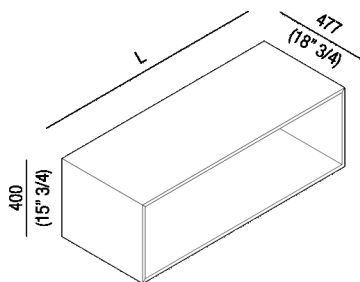

Casing h 40 cm (15" 3/4)

ALC4_

Benedini Associati, 2015

The storage units' casings are made in plywood with oak veneer or in reconstituted wood whit teak finish or varnished in white, grey or in RAL colourings on request. The storage units' casings are available in lengths of 80 (31" 1/2) to 200 cm (78" 3/4), height 20 (7" 7/8) or 40 cm (15" 3/4), depth 47,7 cm (18" 3/4). Storage units are also possible with special dimensions when the configuration includes open storage units.

Materiali

Wood

Altezza:	40 cm	15" 3/4 inches
Profondità :	47.7 cm	18" 3/4 inches

Note: Holes for washbasins and taps to create on the casings of the Lato storage units ONLY with height 40 cm (15" 3/4). Only over countertop washbasins or the Ell countertop with washbasin can be positioned on the casings. The basins can be positioned on a 40-cm high casing, fitted with a drawer, and on 20-cm high casing with an open compartment. Indicate the position of the washbasin hole providing the distance from the left edge of the casing to the centre of the washbasin for each washbasin inserted, preferably attaching the design. The washbasin supporting storage unit of 20 cm height, has a perforated lower side that allows the passage and inspection of the bottle waste trap.