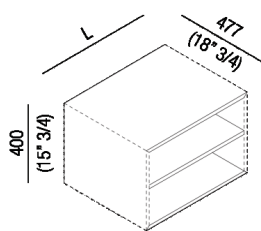

Open compartment

ALG4\_

Benedini Associati, 2015

**Materiali**

Wood

The open compartments have standard dimensions of 40 (15"3/7) or 60 cm (23"5/8) length are available in the same finish as the casing.

Altezza: 40 cm 15" 3/4 inches

Profondità : 47.7 cm 18" 3/4 inches

Note: Other than the standard measurements, special dimensions are possible.