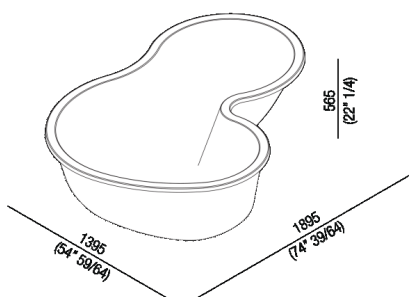

Bathtub with external structure
 AVAS1092E_

Studio MK27, Mariana Ruzante, Marcio
 Kogan, 2020 (2014)

Bathtub realised in Cementoskin® (coloured concrete paste) in different colors. The outdoor version is available in the free-standing version, with or without external structure, with overflow integrated in the chromed waste trap .MET0722S included, without tap holes. The version without outside structure can be also built-in in the floor. For an easier installation of the bathtubs we recommend to use the template for the positioning of the waste trap AKITPZVAS (see p. 8.6). The bathtub is irregular in shape and therefore supplied with template. For proper positioning of the bathtub and systems the template can be ordered beforehand (.IMB1805).

Finiture

-  Cementoskin® dark grey
-  Cementoskin® light grey
-  Cementoskin® green
-  Cementoskin® brick red
-  Cementoskin® coffee

Materiali

-  Concrete

Altezza:	56.5 cm	22" 1/4 inches
Larghezza:	139.5 cm	54" 59/64 inches
Lunghezza:	189.5 cm	74" 39/64 inches
Peso:	200 kg	441 lbs
Capacita':	380 l	101 gal
Confezione:	205 x 153 x 85 cm	80" 6/8 x 60" 2/3 x 33" 4/8 inches
Peso della confezione:	295 kg	650 lbs