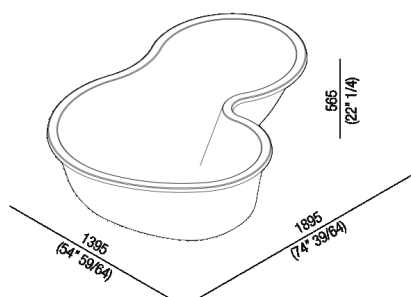

Bathtub with external structure
 AVAS1092E_

Studio MK27, Mariana Ruzante, Marcio
 Kogan, 2020 (2014)

Bathtub realised in Cementoskin® (coloured concrete paste) in different colors. The outdoor version is available in the free-standing version, with or without external structure, with overflow integrated in the chromed waste trap .MET0722S included, without tap holes. The version without outside structure can be also built-in in the floor. For an easier installation of the bathtubs we recommend to use the template for the positioning of the waste trap AKITPZVAS (see p. 8.6). The bathtub is irregular in shape and therefore supplied with template. For proper positioning of the bathtub and systems the template can be ordered beforehand (.IMB1805).

Finiture

-  Cementoskin® dark grey
-  Cementoskin® light grey
-  Cementoskin® green
-  Cementoskin® brick red
-  Cementoskin® coffee

Materiali

-  Concrete

Altezza:	56.5 cm	22" 1/4 inches
Larghezza:	139.5 cm	54" 59/64 inches
Lunghezza:	189.5 cm	74" 39/64 inches
Peso:	200 kg	441 lbs
Capacita':	380 l	101 gal
Confezione:	205 x 153 x 85 cm	80" 6/8 x 60" 2/3 x 33" 4/8 inches
Peso della confezione:	295 kg	650 lbs

Main dimensions

Dimensions for recess