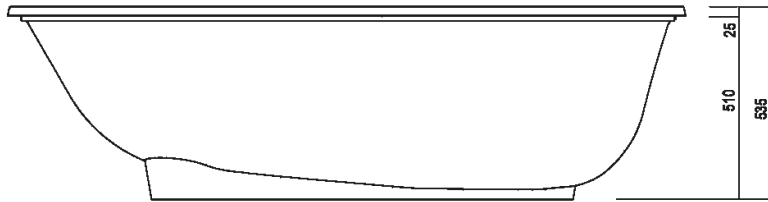

Bathtub with external structure
 AVAS1092E_

Studio MK27, Mariana Ruzante, Marcio
 Kogan, 2020 (2014)

Bathtub realised in Cementoskin® (coloured concrete paste) in different colors. The outdoor version is available in the free-standing version, with or without external structure, with overflow integrated in the chromed waste trap .MET0722S included, without tap holes. The version without outside structure can be also built-in in the floor. For an easier installation of the bathtubs we recommend to use the template for the positioning of the waste trap AKITPZVAS (see p. 8.6). The bathtub is irregular in shape and therefore supplied with template. For proper positioning of the bathtub and systems the template can be ordered beforehand (.IMB1805).

Finiture

-  Cementoskin® dark grey
-  Cementoskin® light grey
-  Cementoskin® green
-  Cementoskin® brick red
-  Cementoskin® coffee

Materiali

-  Concrete

Altezza:	56.5 cm	22" 1/4 inches
Larghezza:	139.5 cm	54" 59/64 inches
Lunghezza:	189.5 cm	74" 39/64 inches
Peso:	200 kg	441 lbs
Capacita':	380 l	101 gal
Confezione:	205 x 153 x 85 cm	80" 6/8 x 60" 2/3 x 33" 4/8 inches
Peso della confezione:	295 kg	650 lbs

Main dimensions

Dimensions for recess