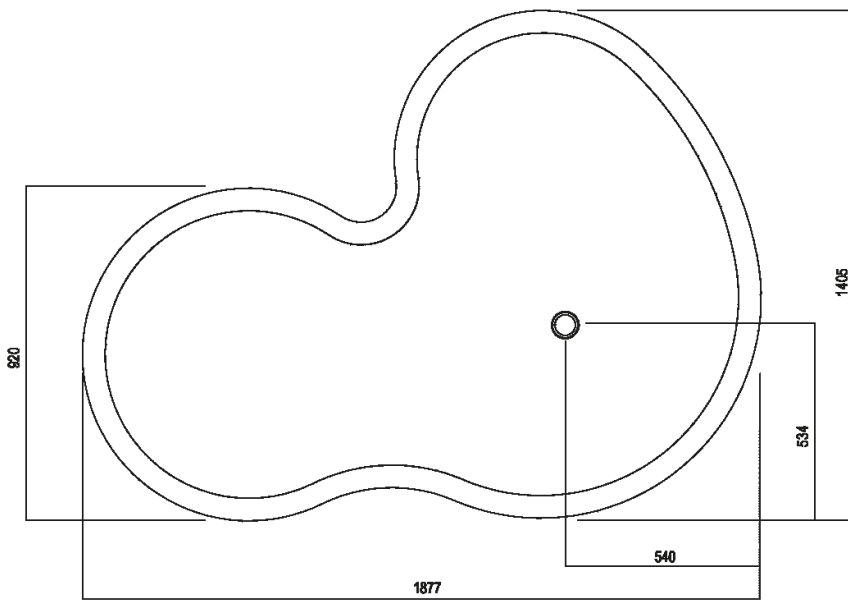

Bathtub with external structure
 AVAS1092E_

Studio MK27, Mariana Ruzante, Marcio
 Kogan, 2020 (2014)

Bathtub realised in Cementoskin® (coloured concrete paste) in different colors. The outdoor version is available in the free-standing version, with or without external structure, with overflow integrated in the chromed waste trap .MET0722S included, without tap holes. The version without outside structure can be also built-in in the floor. For an easier installation of the bathtubs we recommend to use the template for the positioning of the waste trap AKITPZVAS (see p. 8.6). The bathtub is irregular in shape and therefore supplied with template. For proper positioning of the bathtub and systems the template can be ordered beforehand (.IMB1805).

Finiture

-  Cementoskin® dark grey
-  Cementoskin® light grey
-  Cementoskin® green
-  Cementoskin® brick red
-  Cementoskin® coffee

Materiali

-  Concrete

Altezza:	56.5 cm	22" 1/4 inches
Larghezza:	139.5 cm	54" 59/64 inches
Lunghezza:	189.5 cm	74" 39/64 inches
Peso:	200 kg	441 lbs
Capacita':	380 l	101 gal
Confezione:	205 x 153 x 85 cm	80" 6/8 x 60" 2/3 x 33" 4/8 inches
Peso della confezione:	295 kg	650 lbs

Main dimensions

Dimensions for recess