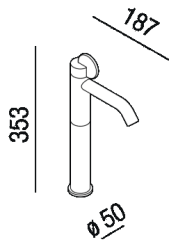

Washbasin single hole mixer tap
 ALIM413D_

Patricia Urquiola, 2021

Basin mixer for single-hole tap with flexible water mains connection hoses.

Altezza: 35.5 cm 13" 57/64 inches

Diametro: 5 cm 2" inches

ProfonditÃ : 18.7 cm 7" 23/64 inches

Note: Orders from May 2021

Finiture

-  Mat black
-  Brushed burnished
-  Natural brushed brass
-  Chrome

Materiali

-  Brass

Main dimensions