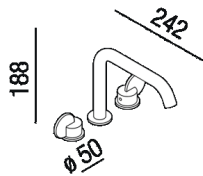

Washbasin tap set designed to fit three holes
 ALIM415D_

Patricia Urquiola, 2021

Finiture

-  Mat black
-  Brushed burnished
-  Natural brushed brass
-  Chrome

Materiali

-  Brass

Washbasin tap designed to fit three holes with double control and flexible water mains connection hoses.

Altezza:	18.8 cm	7" 13/32 inches
Diametro:	5 cm	2" inches
ProfonditÃ :	24.2 cm	9" 17/32 inches

Note: Orders from May 2021

Main dimensions