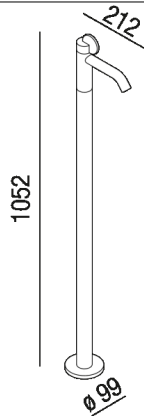

Single-hole basin mixer  
 .ELIM414D\_+.ILIX414D

Patricia Urquiola, 2021

External part for single-hole basin mixer, designed for floor fixing.

Altezza:	104.2 cm	41" 1/32 inches
Diametro:	9.9 cm	3" 57/64 inches
ProfonditÃ :	21.2 cm	8" 11/32 inches

**Finiture**

-  Mat black
-  Chrome
-  Brushed burnished
-  Natural brushed brass

**Materiali**

-  Brass

Note: Orders from May 2021

Main dimensions