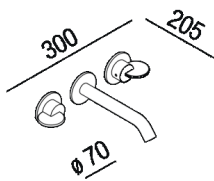

Washbasin tap with dual control
 .ELIM422_+.ILIX420

Patricia Urquiola, 2021

Finiture

-  Mat black
-  Brushed burnished
-  Chrome
-  Natural brushed brass

Materiali

-  Brass

Built-in washbasin tap with dual control.

Lunghezza:	30 cm	11" 13/16 inches
Diametro:	7 cm	2" 3/4 inches
ProfonditÃ :	20.5 cm	8" 5/64 inches

Note: Orders from May 2021

Main dimensions