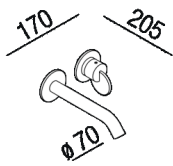

Built-in washbasin mixer tap
 .ELIM432D_+.ILIX431D

Patricia Urquiola, 2021

Finiture

-  Mat black
-  Brushed burnished
-  Chrome
-  Natural brushed brass

Materiali

-  Brass

Built-in washbasin mixer tap.

Lunghezza:	17 cm	6" 11/16 inches
Diametro:	7 cm	2" 3/4 inches
ProfonditÃ :	20.5 cm	8" 5/64 inches

Note: Orders from May 2021

Main dimensions