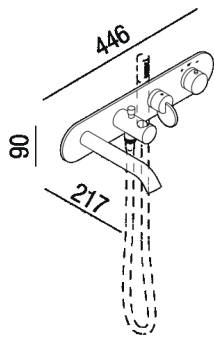

Thermostatic bathtub tap
 .ELIM443_+.ILIX443

Patricia Urquiola, 2021

Finiture

-  Mat black
-  Brushed burnished
-  Chrome
-  Natural brushed brass

Materiali

-  Brass

Built-in thermostatic bathtub tap unit with flow deviator and handheld shower holder.

Altezza:	9 cm	3" 35/64 inches
Lunghezza:	44.6 cm	17" 9/16 inches
ProfonditÃ :	21.7 cm	8" 35/64 inches

Note: Orders from May 2021

Main dimensions