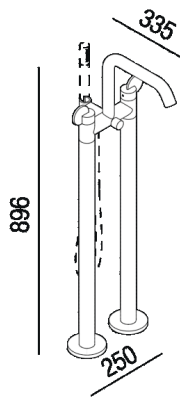

Floor mounted bathtub tap with dual control
 .ELIM425_+.ILIX425

Patricia Urquiola, 2021

Floor mounted bathtub tap with dual control, flow deviator and water connection for handheld shower.

Altezza: 89.6 cm 35" 9/32 inches

Larghezza: 25 cm 19" 27/32 inches

ProfonditÃ : 33.5 cm 13" 15/64 inches

Note: Orders from May 2021

Finiture

-  Mat black
-  Brushed burnished
-  Chrome
-  Natural brushed brass

Materiali

-  Brass

Main dimensions