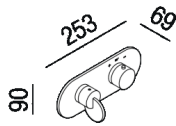

Thermostatic set with single output
.ELIM451_+.ILIX451

Patricia Urquiola, 2021

Thermostatic set with flow regulation with single output.

Altezza:	9 cm	32" 35/64 inches
Larghezza:	25.3 cm	9" 61/64 inches
ProfonditÃ :	6.9 cm	2" 23/32 inches

Note: Orders from May 2021