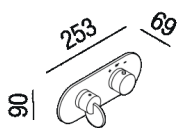

Thermostatic set with two outputs
.ELIM452_+.IMEM452

Patricia Urquiola, 2021

Thermostatic set with flow regulation with two outputs.

Altezza:	9 cm	3" 35/64 inches
Larghezza:	25.3 cm	9" 61/64 inches
ProfonditÃ :	5.9 cm	2" 23/32 inches

Note: Orders from May 2021