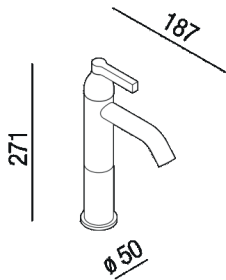

Basin mixer for single-hole tap  
 AMIX412D\_

Benedini Associati, 2021

Basin mixer for single-hole tap with flexible water mains connection hoses.

Altezza: 27.1 cm 10" 43/64 inches

Diametro: 5 cm 2" inches

Profondità : 16.7 cm 6" 37/64 inches

**Finiture**

-  Mat black
-  Chrome
-  Natural brushed brass
-  Brushed burnished

**Materiali**

-  Brass

Main dimensions