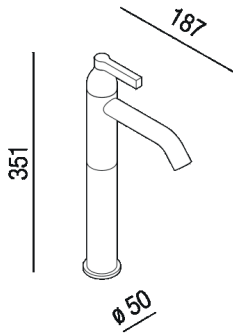

Washbasin single hole mixer tap
 AMIX413D_

Benedini Associati, 2021

Basin mixer for single-hole tap with flexible water mains connection hoses.

Altezza: 35.1 cm 13" 13/16 inches

Diametro: 5 cm 2" inches

Profondità : 18.7 cm 7" 23/64 inches

Finiture

-  Mat black
-  Brushed burnished
-  Natural brushed brass
-  Chrome

Materiali

-  Brass

Main dimensions