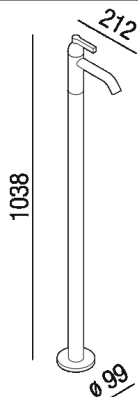

Single-hole basin mixer  
 .EMIX414D\_+.ILIX414D

Benedini Associati, 2021

External part for single-hole basin mixer, designed for floor fixing.

|              |          |                  |
|--------------|----------|------------------|
| Altezza:     | 103.8 cm | 40" 55/64 inches |
| Diametro:    | 9.9 cm   | 3" 57/64 inches  |
| Profondità : | 21.2 cm  | 8" 11/32 inches  |

**Finiture**

-  Mat black
-  Chrome
-  Brushed burnished
-  Natural brushed brass

**Materiali**

-  Brass

Main dimensions