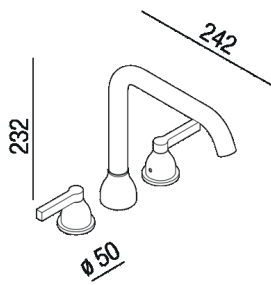

Washbasin tap set designed to fit three holes
 AMIX415D_

Benedini Associati, 2021

Finiture

-  Mat black
-  Brushed burnished
-  Natural brushed brass
-  Chrome

Materiali

-  Brass

Washbasin tap designed to fit three holes with double control and flexible water mains connection hoses.

Altezza:	23.2 cm	9" 9/64 inches
Diametro:	5 cm	2" inches
Profondità :	24.2 cm	9" 17/32 inches

Main dimensions