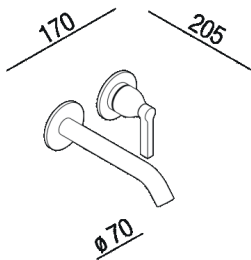

Built-in washbasin mixer tap  
 .EMIX432D\_+.ILIX431D

Built-in washbasin mixer tap.

Lunghezza: 17 cm 6" 11/16 inches

Diametro: 7 cm 2" 3/4 inches

Profondità : 20.5 cm 8" 5/64 inches

**Finiture**

-  Mat black
-  Brushed burnished
-  Chrome
-  Natural brushed brass

**Materiali**

-  Brass

Main dimensions