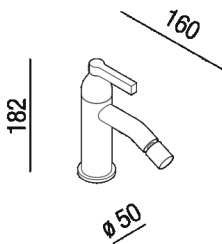

Bidet mixer tap  
 AMIX416D\_

Bidet mixer tap with single gradual flow control and flexible connection to water mains.

Benedini Associati, 2021

Altezza:	18.2 cm	7" 11/64 inches
Diametro:	5 cm	2" inches
Profondità :	16 cm	6" 19/64 inches

**Finiture**

-  Mat black
-  Brushed burnished
-  Chrome
-  Natural brushed brass

**Materiali**

-  Brass

Main dimensions