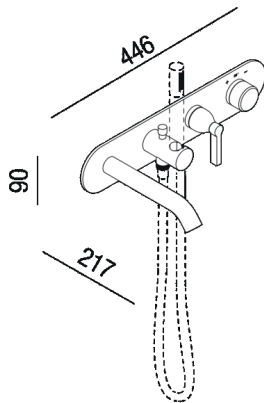

Thermostatic bathtub tap
 .EMIX443_+.ILIX443

Built-in thermostatic bathtub tap unit with flow deviator and handheld shower holder.

Altezza:	9 cm	3" 35/64 inches
Larghezza:	44.6 cm	17" 9/16 inches
Profondità :	21.7 cm	8" 35/64 inches

Finiture

-  Chrome
-  Brushed burnished
-  Black
-  Natural brushed brass

Materiali

-  Brass

Main dimensions