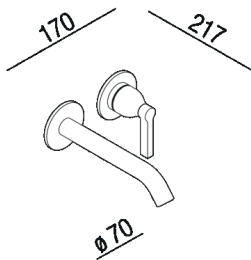

Built-in bathtub tap unit
.EMIX437D_+.ILIX431D

Benedini Associati, 2021

Built-in bathtub tap unit, spout L 20 cm.

Diametro:	7 cm	2" 3/4 inches
Profondità :	21.7 cm	8" 35/64 inches

Finiture

- Chrome
- Brushed burnished
- Black
- Natural brushed brass

Materiali

- Brass