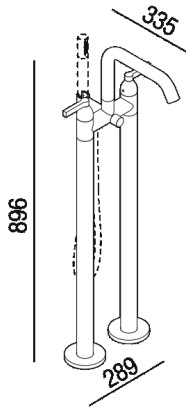

Floor mounted bathtub tap with dual control
 .EMIX425_+.ILIX425

Benedini Associati, 2021

Floor mounted bathtub tap with dual control, flow deviator and water connection for handheld shower.

Altezza: 89.6 cm 35" 9/32 inches

Larghezza: 28.9 cm 11" 3/8 inches

Profondità : 33.5 cm 13" 15/64 inches

Note: Orders from May 2021

Finiture

-  Mat black
-  Brushed burnished
-  Chrome
-  Natural brushed brass

Materiali

-  Brass

Main dimensions