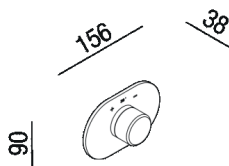

Thermostatic set with single output  
 .EMIX450\_+.ILIX450

Thermostatic set with flow regulation with single output.

Altezza:	9 cm	3 2/5 inches
Larghezza:	15.6 cm	6 1/4 inches
Profondità :	5 cm	1 3/8 inches

**Finiture**

-  Mat black
-  Brushed burnished
-  Chrome
-  Natural brushed brass

**Materiali**

-  Brass

---

Main dimensions