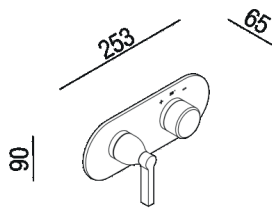

Thermostatic set with two outputs
 .EMIX452_+.IMEM452

Thermostatic set with flow regulation with two outputs.

| | | |
|--------------|---------|-----------------|
| Altezza: | 9 cm | 3" 35/64 inches |
| Larghezza: | 25.3 cm | 9" 61/64 inches |
| Profondità : | 6.5 cm | 2" 9/16 inches |

Finiture

-  Mat black
-  Brushed burnished
-  Chrome
-  Natural brushed brass

Materiali

-  Brass

Main dimensions