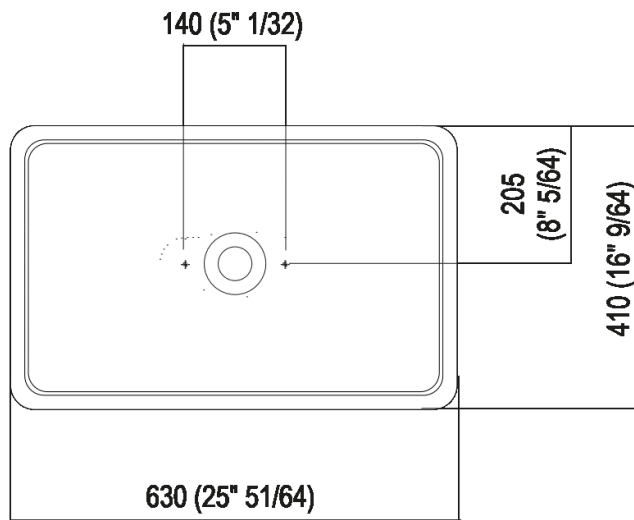

Altezza:	13 cm	5" 1/8 inches
Larghezza:	63 cm	25" 51/64 inches
Peso:	15 kg	33 lbs
Profondità :	41 cm	16" 9/64 inches
Confezione:	69 x 48 x 23 cm	27" 11/64 x 18" 57/64 x 9" 1/16 inches
Peso della confezione:	20 kg	44 lbs

Note: The washbasins can be delivered also in Calacatta Vagli and violet Calacatta marble or in stone on demand, price to be calculated. The above measurements refer to the Solid Surface version, for the marble version the measurements are: Weight: 41 kg - 90 lbs Packaging: 73 x 52 x 30 cm - 28x34; 47/64 x 20x34; 15/31 X 11x34; 13/16 Gross weight: 60 kg - 132 lbs

Main dimensions - solid surface

Main dimensions - marble

Posizione rubinetteria, altezza consigliata