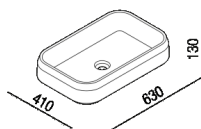

Rectangular over countertop washbasin
ACER1075_

Patricia Urquiola, 2017

Over countertop washbasin, round or oval, in
Cristalplant® biobased.