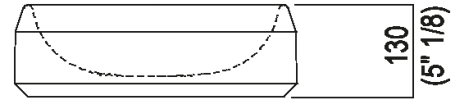

Altezza:	13 cm	5" 1/8 inches
Larghezza:	63 cm	25" 51/64 inches
Peso:	15 kg	33 lbs
Profondità :	41 cm	16" 9/64 inches
Confezione:	69 x 48 x 23 cm	27" 11/64 x 18" 57/64 x 9" 1/16 inches
Peso della confezione:	20 kg	44 lbs

Note: The washbasins can be delivered also in Calacatta Vagli and violet Calacatta marble or in stone on demand, price to be calculated. The above measurements refer to the Solid Surface version, for the marble version the measurements are: Weight: 41 kg - 90 lbs Packaging: 73 x 52 x 30 cm - 28x34; 47/64 x 20x34; 15/31 X 11x34; 13/16 Gross weight: 60 kg - 132 lbs

Main dimensions - solid surface

Main dimensions - marble

Posizione rubinetteria, altezza consigliata