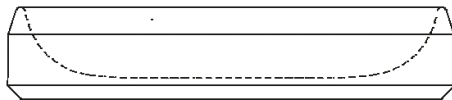

Altezza:	13 cm	5" 1/8 inches
Larghezza:	63 cm	25" 51/64 inches
Peso:	15 kg	33 lbs
Profondità :	41 cm	16" 9/64 inches
Confezione:	69 x 48 x 23 cm	27" 11/64 x 18" 57/64 x 9" 1/16 inches
Peso della confezione:	20 kg	44 lbs

Note: The washbasins can be delivered also in Calacatta Vagli and violet Calacatta marble or in stone on demand, price to be calculated. The above measurements refer to the Solid Surface version, for the marble version the measurements are: Weight: 41 kg - 90 lbs Packaging: 73 x 52 x 30 cm - 28x34; 47/64 x 20x34; 15/31 X 11x34; 13/16 Gross weight: 60 kg - 132 lbs

Main dimensions - solid surface

Main dimensions - marble

Posizione rubinetteria, altezza consigliata