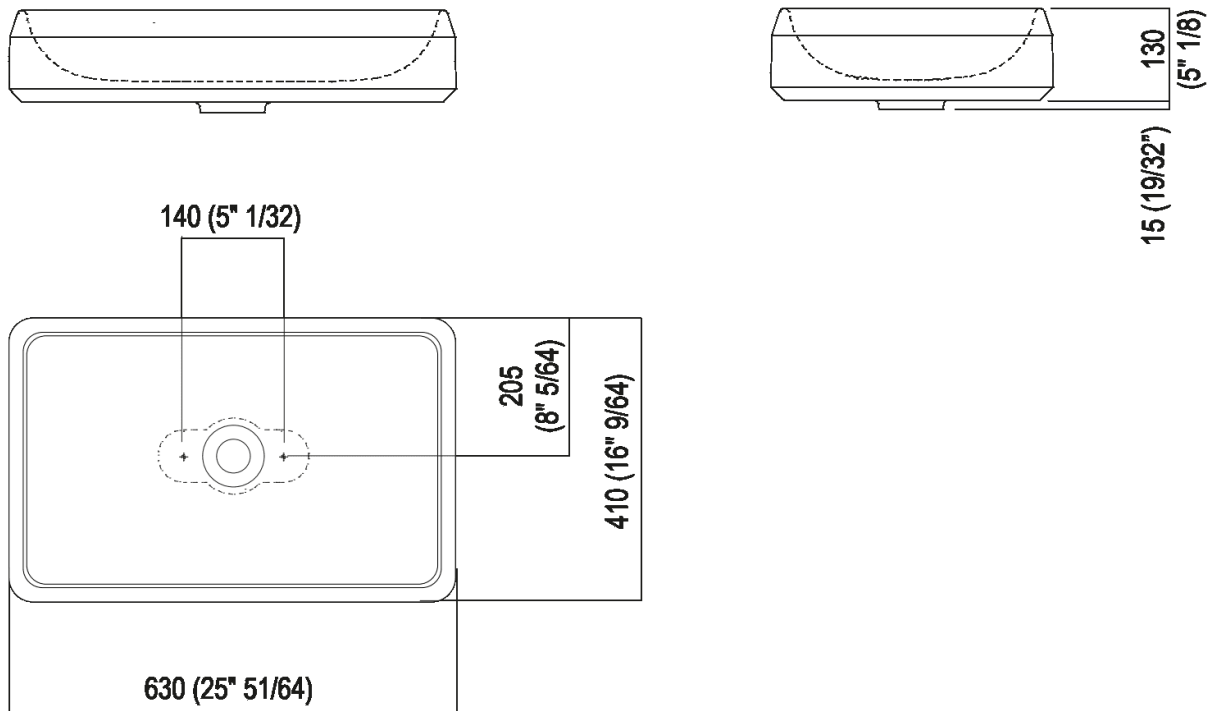

Rectangular over countertop washbasin  
 ACER1075\_

Patricia Urquiola, 2017

Over countertop washbasin, round or oval, in  
 Cristalplant® biobased.

**Materiali**

Marble

solid surface

Rectangular over countertop basin in Solid Surface, white finish or bicoloured with soft touch surface exterior in grey finish (light RAL7044 or dark RAL7021) or Pine green (RAL6028). Also available in white Carrara marble, grey Carnico marble, black Marquina marble, green Alpi marble, dark Emperador marble or Petit Granit. The basin includes the waste fitting with plug in a matching finish.

Altezza:	13 cm	5" 1/8 inches
Larghezza:	63 cm	25" 51/64 inches
Peso:	15 kg	33 lbs
Profondità :	41 cm	16" 9/64 inches
Confezione:	69 x 48 x 23 cm	27" 11/64 x 18" 57/64 x 9" 1/16 inches
Peso della confezione:	20 kg	44 lbs

Note: The washbasins can be delivered also in Calacatta Vagli and violet Calacatta marble or in stone on demand, price to be calculated. The above measurements refer to the Solid Surface version, for the marble version the measurements are: Weight: 41 kg - 90 lbs Packaging: 73 x 52 x 30 cm - 28x34; 47/64 x 20x34; 15/31 X 11x34; 13/16 Gross weight: 60 kg - 132 lbs

Main dimensions - solid surface

Main dimensions - marble

Posizione rubinetteria, altezza consigliata