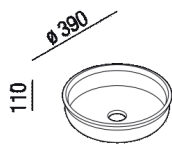

Round over countertop washbasin

ACER0381ZZ

Benedini Associati, 2021

Finiture

White

Materiali

solid surface

Round countertop washbasin in white Solid surface made with thermoforming, without tap hole and free drain. The basin includes the waste fitting with plug in a matching finish.

Altezza:	11 cm	4â€• 1/64 inches
Diametro:	39 cm	15â€• 23/64 inches
Peso:	3 kg	7 lbs
Confezione:	42 x 42 x 15 cm	16" 1/2 x 16" 1/2 x 5" 7/8 inches
Peso della confezione:	5 kg	11 lbs

Note: The Undici washbasins are also available under the counter integrated into the Evo 21 Solid surface top with a thickness of 12 mm.

Main dimensions