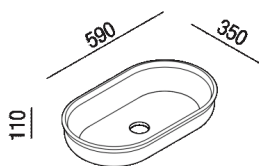

Oval over countertop washbasin
 ACER0386ZZ

Benedini Associati, 2021

Finiture

White

Materiali

solid surface

Oval countertop washbasin in white Solid surface made with thermoforming, without tap hole and free drain. The basin includes the waste fitting with plug in a matching finish.

Altezza:	11 cm	4â€• 1/64 inches
Larghezza:	59 cm	23â€• 15/64 inches
Diametro:		15â€• 23/64 inches
Peso:	4.5 kg	11 lbs
ProfonditÃ :	35 cm	13â€• 25/32 inches
Confezione:	65 x 40 x 15 cm	25" 5/8 x 15" 3/4 x 5" 7/8 inches
Peso della confezione:	10 kg	22 lbs

Note: The Undici washbasins are also available under the counter integrated into the Evo 21 Solid surface top with a thickness of 12 mm.

Main dimensions