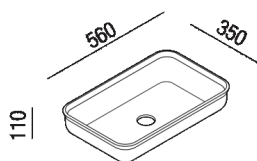

Rectangular over countertop washbasin  
 ACER0384ZZ

Benedini Associati, 2021

**Finiture**

White

**Materiali**

solid surface

Rectangular countertop washbasin in white Solid surface made with thermoforming, without tap hole and free drain. The basin includes the waste fitting with plug in a matching finish.

|                        |                 |                                |
|------------------------|-----------------|--------------------------------|
| Altezza:               | 11 cm           | 4 1/4 inches                   |
| Larghezza:             | 56 cm           | 22 3/4 inches                  |
| Diametro:              |                 | 15 23/64 inches                |
| Peso:                  | 3.5 kg          | 8 lbs                          |
| Profondità :           | 35 cm           | 13 25/32 inches                |
| Confezione:            | 60 x 40 x 15 cm | 23 5/8 x 15 3/4 x 5 7/8 inches |
| Peso della confezione: | 8.5 kg          | 19 lbs                         |

Note: The Undici washbasins are also available under the counter integrated into the Evo 21 Solid surface top with a thickness of 12 mm.

**Main dimensions**