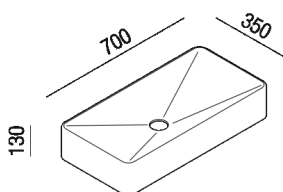

Rectangular over countertop washbasin
 ACER0385_

Benedini Associati, 2021

Materiali

solid surface

Marble

Rectangular countertop washbasin in white Solid surface made by thermoforming, in white Carrara marble, grey Carnic marble, black Marquina marble, green Alpi marble, or Emperador dark or Petit granit marble, with free drainage and without tap hole. The basin includes the waste fitting with plug in a matching finish.

Altezza:	13 cm	5" 1/8 inches
Larghezza:	70 cm	27 9/16 inches
Peso:	10 kg	22 lbs
Confezione:	40 x 75 x 15 cm	15 3/4 x 29 1/2 x 5 7/8 inches
Peso della confezione:	12 kg	26 lbs

Note: The washbasins can be delivered also in Calacatta Vagli and violet Calacatta marble or in stone on demand, price to be calculated. The above measurements refer to the Solid Surface version, for the marble version the measurements are: Weight: 40 kg - 90 lbs Packaging: 40 x 75 x 15 cm - 15 3/4 x 29 1/2 x 5 7/8 inches Gross weight: 60 kg - 132 lbs