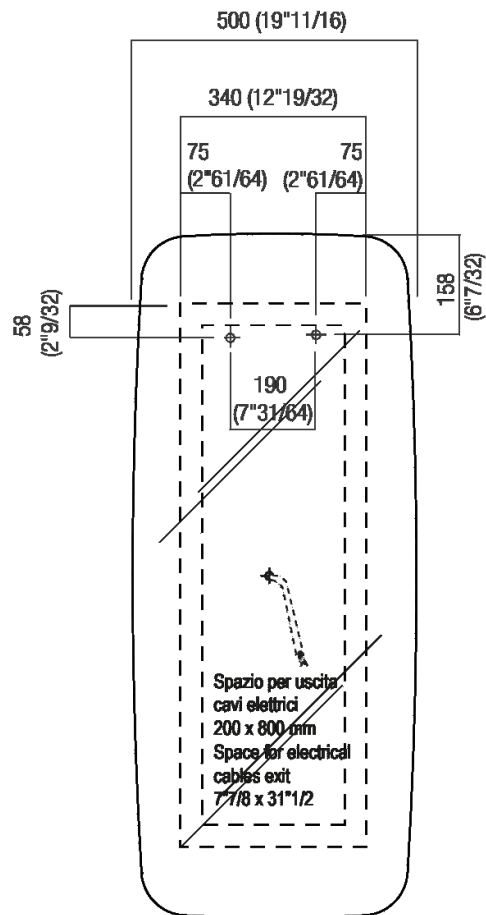

Altezza:	120 cm	47" 1/4 inches
Larghezza:	50 cm	19" 11/16 inches
Profondità :	3.8 cm	1" 1/12 inches

Note: Technical data: LED 15W/m - 220V -CE - FE Light colour: warm white
(2700K)

Main dimensions

Installation notes - vertical

Installation notes - horizontal