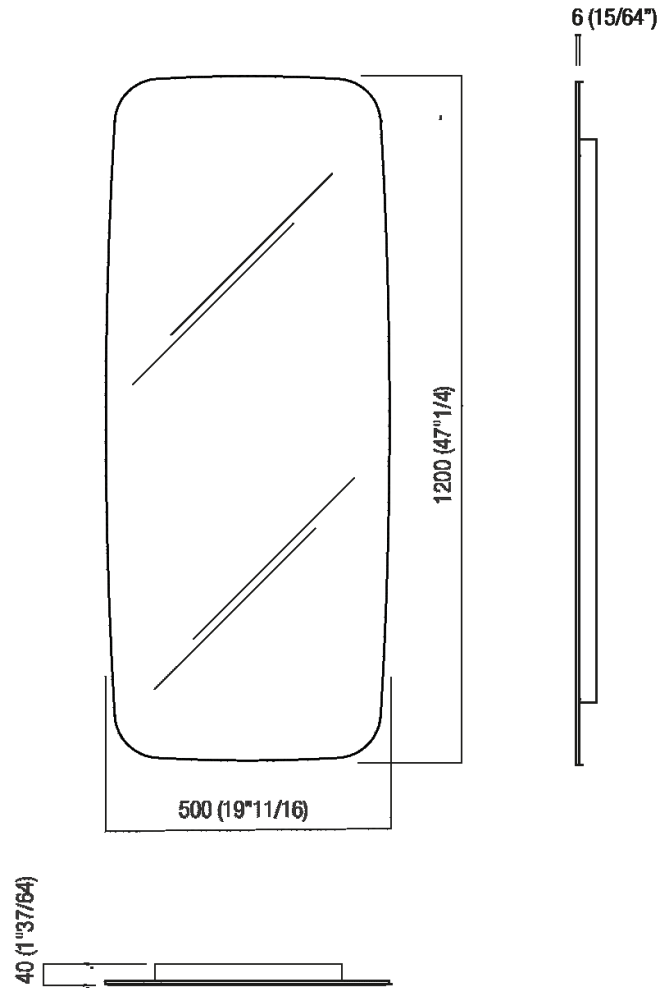

Mirror with LED lighting
 ASPE037L

Benedini Associati, 2021

Mirror with super-elliptical shape with polished edge, with or without LED lighting. Available for horizontal or vertical positioning. Fixing kit included. The mirror is wall mounted by means of screws and wall plugs.

Altezza:	120 cm	47" 1/4 inches
Larghezza:	50 cm	19" 11/16 inches
Profondità :	3.8 cm	1" 1/12 inches

Note: Technical data: LED 15W/m - 220V -CE - FE Light colour: warm white
(2700K)

Main dimensions

Installation notes - vertical