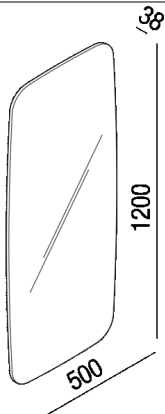

Mirror with LED lighting
 ASPE037L

Benedini Associati, 2021

Mirror with super-elliptical shape with polished edge, with or without LED lighting. Available for horizontal or vertical positioning. Fixing kit included. The mirror is wall mounted by means of screws and wall plugs.

Altezza:	120 cm	47" 1/4 inches
Larghezza:	50 cm	19" 11/16 inches
Profondità :	3.8 cm	1" 1/12 inches

Note: Technical data: LED 15W/m - 220V -CE - FE Light colour: warm white
(2700K)

Main dimensions

Installation notes - vertical