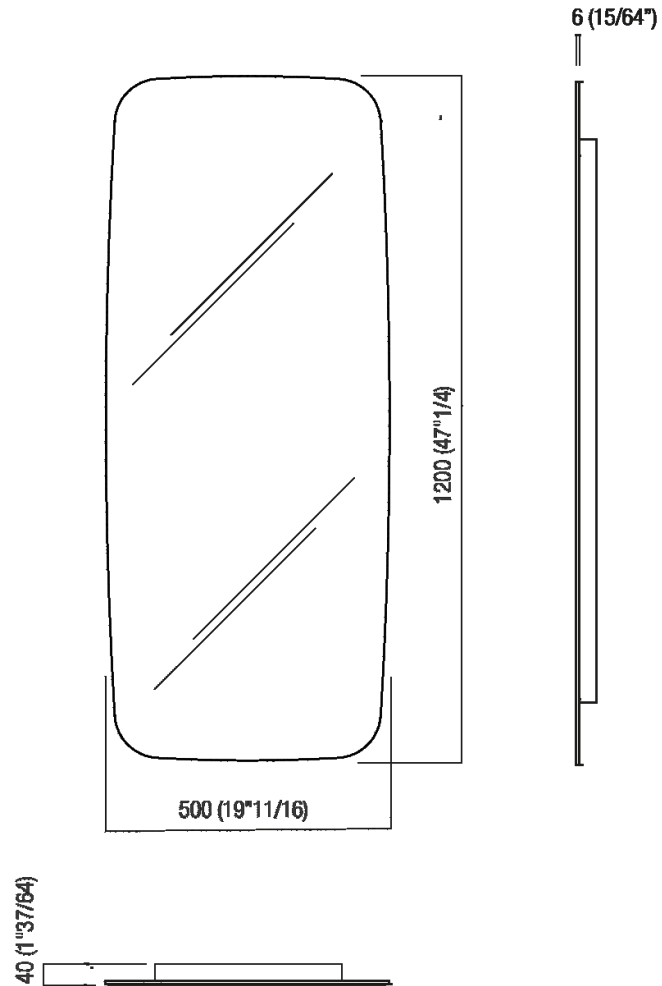

Mirror with LED lighting, for the US market
 ASPE037LU

Benedini Associati, 2021

Mirror with super-elliptical shape with polished edge, with or without LED lighting. Available for horizontal or vertical positioning, for the US market. Fixing kit included. The mirror is wall mounted by means of screws and wall plugs.

Altezza:	120 cm	47" 1/4 inches
Larghezza:	50 cm	19" 11/16 inches
Profondità :	3.8 cm	1" 1/12 inches

Note: Technical data: LED 15W/m - 110V -CE - FE Light colour: warm white
(2700K)

Main dimensions

Installation notes - vertical