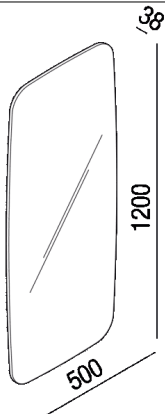

Mirror with LED lighting, for the US market
 ASPE037LU

Benedini Associati, 2021

Mirror with super-elliptical shape with polished edge, with or without LED lighting. Available for horizontal or vertical positioning, for the US market. Fixing kit included. The mirror is wall mounted by means of screws and wall plugs.

Altezza:	120 cm	47" 1/4 inches
Larghezza:	50 cm	19" 11/16 inches
Profondità :	3.8 cm	1" 1/12 inches

Note: Technical data: LED 15W/m - 110V -CE - FE Light colour: warm white
(2700K)

Main dimensions

Installation notes - vertical