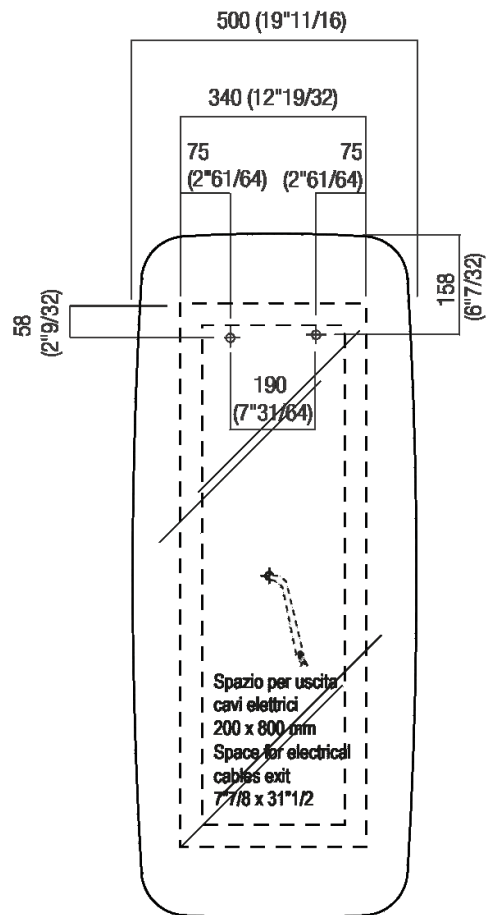

Altezza:	120 cm	47" 1/4 inches
Larghezza:	50 cm	19" 11/16 inches
Profondità :	3.8 cm	1" 1/12 inches

Note: Technical data: LED 15W/m - 110V -CE - FE Light colour: warm white
(2700K)

Main dimensions

Installation notes - vertical

Installation notes - horizontal