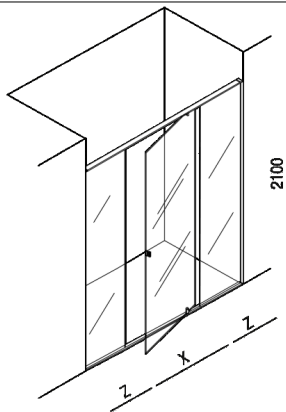

Niche shower

APLE1_

Giulio Gianturco, Mario Tessarollo, 2006

Finiture

Fumè

Extraclear

Materiali

Crystal glass