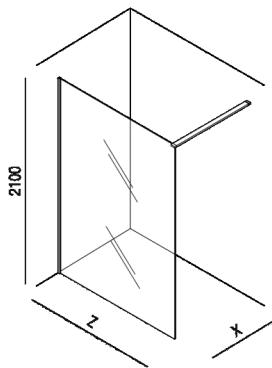

Corner shower

APLF1\_

Giulio Gianturco, Mario Tessarollo, 2006

**Finiture**

Fumè

Extraclear

**Materiali**

Crystal glass

Fixed panel for corner shower with right or left entrance Fixed side thickness mm 8 (5/16&#8221;), total height mm 2100 (82&#8221; 43/64).

Altezza: 210 cm 82" 43/64 inches

Note: X cm 70 / 100 (27&#34; 9/16 - 37&#34; 13/32) Z cm 70 / 140&#160; (27&#34; 9/16&#160;- 55&#34; 1/8)