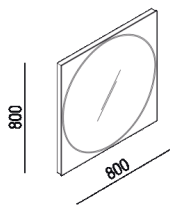

---

Mirror L 80 cm

ASPEV88LE

García Cumini, 2021

---

---

Altezza: 80 cm

---

Larghezza: 80 cm

---