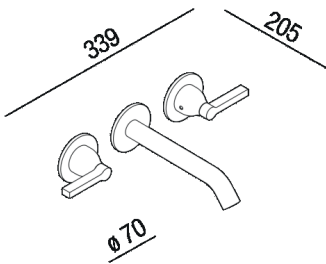

Washbasin tap with dual control
 .EMIX422_+.ILIX420

Benedini Associati, 2021

Built-in washbasin tap with dual control.

Lunghezza: 33.9 cm 13" 11/12 inches

Diametro: 7 cm 2" 3/4 inches

Profondità : 20.5 cm 8" 5/64 inches

Finiture

-  Mat black
-  Brushed burnished
-  Chrome
-  Natural brushed brass

Materiali

-  Brass

Main dimensions